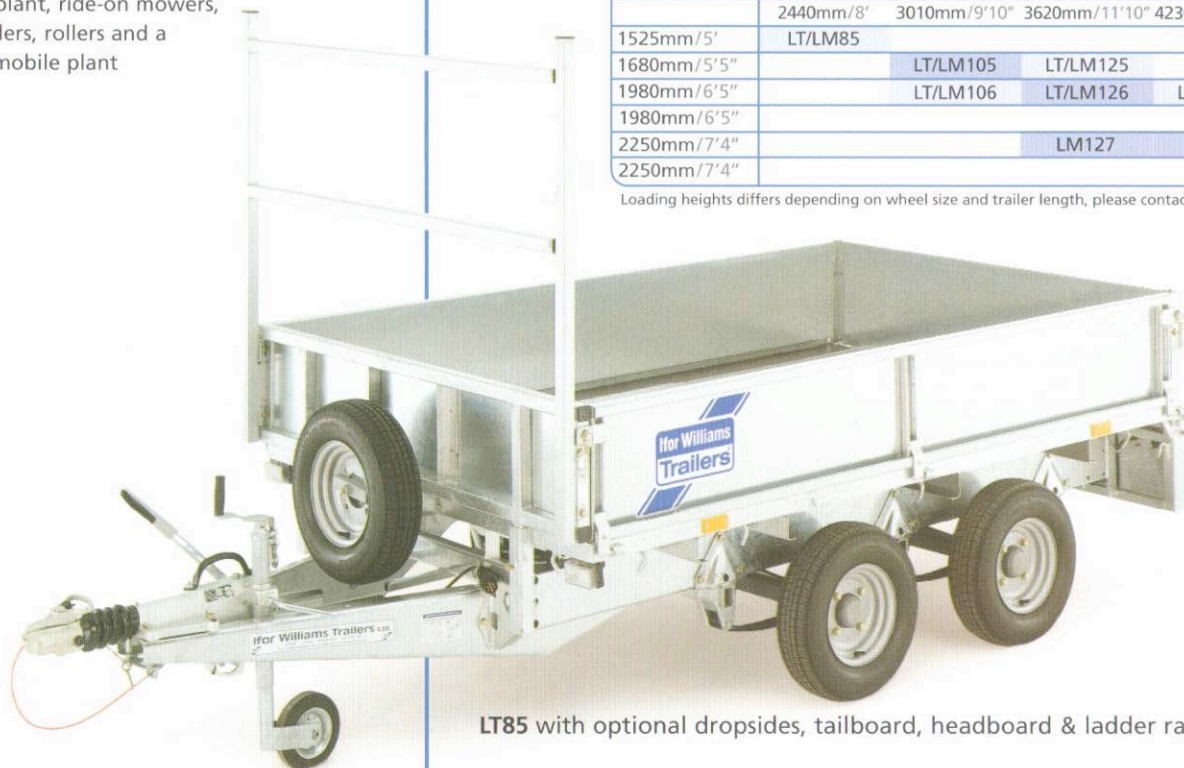

LT85 with optional dropsides, tailboard, headboard & ladder rack

Flatbed