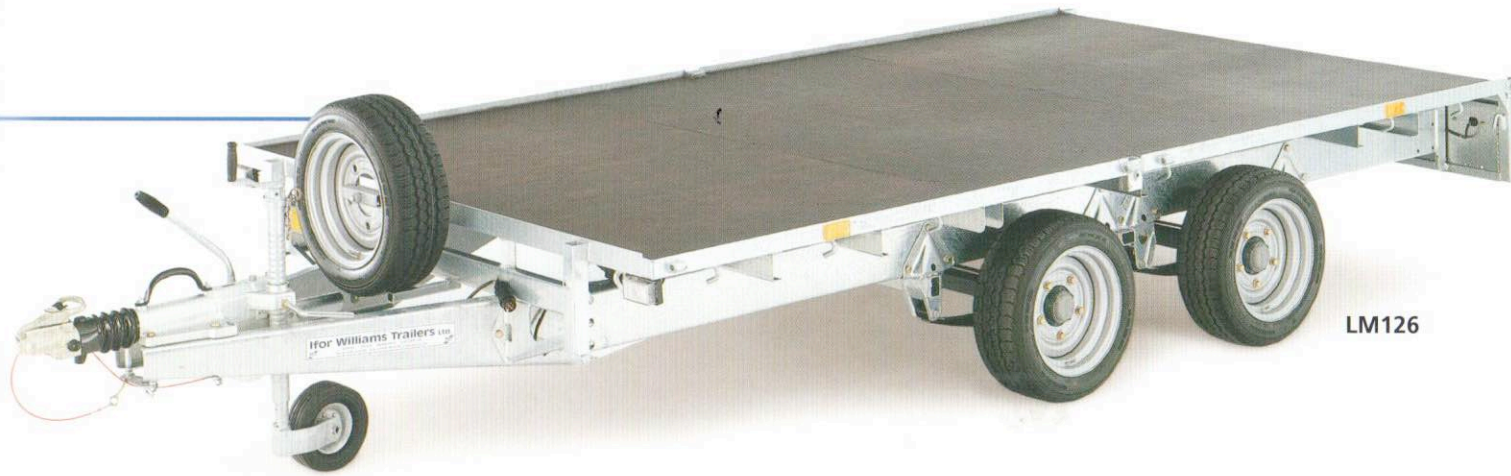

Flatbed Trailers

LM126

Flatbed

From the smallest LT85 to the largest LM187, all flatbed models are built around a welded steel, galvanized chassis fitted with bolt-on tapered drawbars and the Ifor Williams beam axle and leaf spring suspension.

The flatbed range is offered in width options ranging from 1.52m/5' to 2.25m/7'4" and length options from 2.44m/8' to 5.47m/17'11".

The maximum gross weight for the LT model is 2000kg, whilst the heavier LM models offer between 2700kg and 3500kg.

Flatbed Trailers continued

The flatbed trailer range is normally supplied with twin axles. Tri-axle options are available on our LM6 and LM7 series models (except LM106 & LM127).

Tough, adaptable and easy to maintain, all models are fitted with a tough resin-coated plywood platform as standard. An option of aluminium treadplate covering is available, along with recessed lashing rings. Trailers can be further enhanced with accessories such as a headboard, ladder rack, dropsides or meshside extensions.

With the addition of a winch, rear propstands and either loading skids or the full-width ramp (1.83m/6' in length), the versatile flatbed can be used to carry loads, such as small plant, ride-on mowers, mixers, shredders, rollers and a multitude of mobile plant equipment.